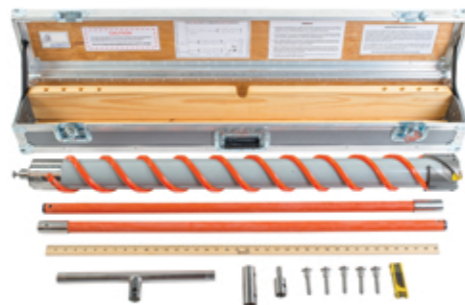

MARK III (7.25cm X 1 METERS) COS-710-002